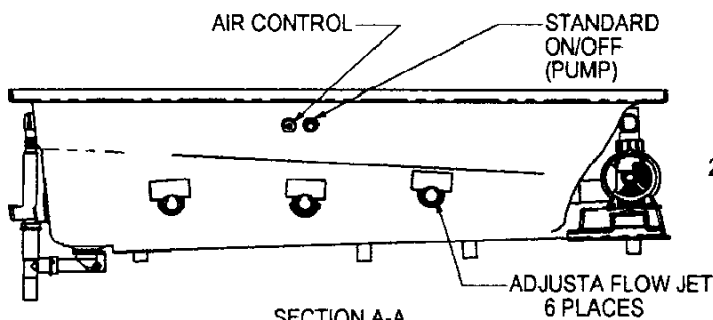

MATERIAL	CUSTOMER	SIZE	DWG. NO.	REV.
FINISH	CONTRACTOR	A	A-10-CERANO-05-0001-S	7/99

DO NOT SCALE DRAWING

SCALE: 1" = 20" SHEET 1 OF 2

REVISIONS			
REV.	DESCRIPTION	DATE	APPROVED

BACK VIEW

ISOMETRIC VIEW
(DO NOT SCALE)

SECTION A-A
FRONT VIEW

UNLESS OTHERWISE SPECIFIED
DIMENSIONS ARE IN INCHES.
TOLERANCES ARE:

FRACTIONS	DECIMALS	ANGLES
± X/X	.XX ± .XX	± X°
	.XXX ± .XXX	

LASCO
Bathware

3255 East Miraloma Ave.
Anaheim, CA 92806