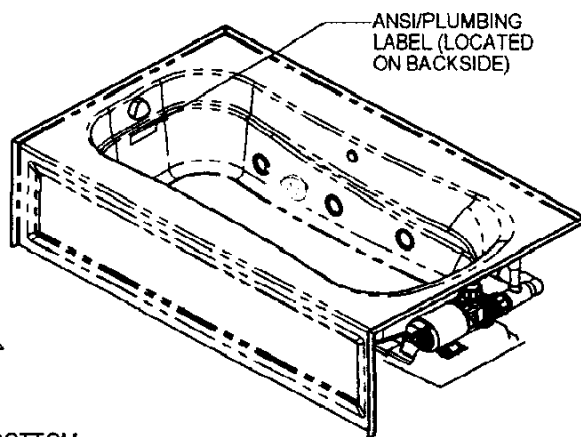

APPROVALS		DATE
DRAWN	: D.GUEREQUE	4/19/99
CHECKED	: V.CABRERA	4/19/99

LASCO Bathware
3255 East Miraloma Ave.
Anaheim, CA 92806

TITLE CERANO MODEL NO. 8172620LX
CARIANI MODEL NO. 8072620
72" X 42" X 19" SOAKING TUB

MATERIAL	CUSTOMER	SIZE	DWG. NO.	REV.
FINISH	CONTRACTOR	A	A-10-CERANO-05-0001-S	7/99

DO NOT SCALE DRAWING

SCALE: 1" = 20" SHEET 1 OF 2

REVISIONS			
REV.	DESCRIPTION	DATE	APPROVED

BACK VIEW

ISOMETRIC VIEW
(DO NOT SCALE)