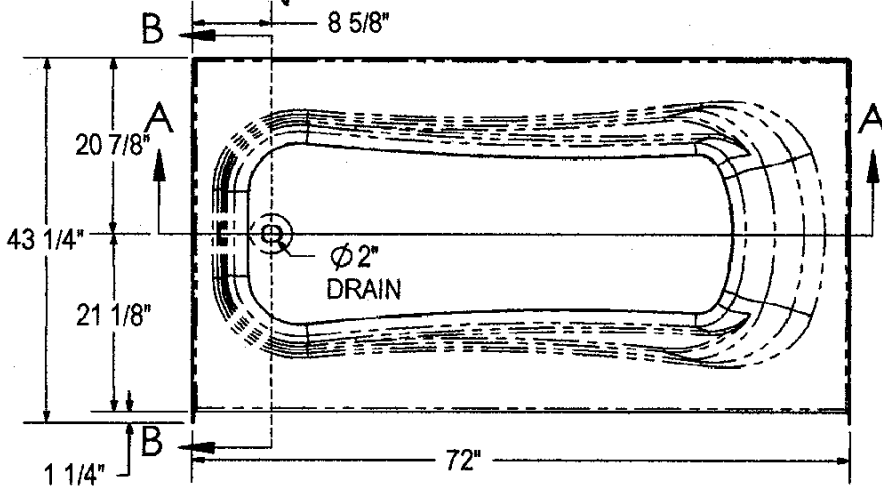

REVISIONS			
REV.	DESCRIPTION	DATE	APPROVED

ISOMETRIC VIEW
DO NOT SCALE

SECTION B-B

1 1/4" DRAIN CLEARANCE

SECTION A-A

UNLESS OTHERWISE SPECIFIED
DIMENSIONS ARE IN INCHES.
TOLERANCES ARE:

FRACTIONS	DECIMALS	ANGLES
± X/X	.XX ± .XX	± X°
	.XXX ± .XXX	

APPROVALS		DATE
DRAWN	: D.GUEREQUE	4/19/99
CHECKED	: V.CABRERA	4/19/99

LASCO Bathware
3255 East Miraloma Ave.
Anaheim, CA 92806

TITLE CERANO MODEL NO. 8172620LX
CARIANI MODEL NO. 8072620
72" X 42" X 19" SOAKING TUB

MATERIAL	CUSTOMER	SIZE	DWG. NO.	REV.
FINISH	CONTRACTOR	A	A-10-CERANO-05-0001-S	7/99

DO NOT SCALE DRAWING

SCALE: 1" = 20" SHEET 1 OF 2

REVISIONS			
REV.	DESCRIPTION	DATE	APPROVED

BACK VIEW

ISOMETRIC VIEW
(DO NOT SCALE)

SECTION A-A
FRONT VIEW

UNLESS OTHERWISE SPECIFIED
DIMENSIONS ARE IN INCHES.
TOLERANCES ARE:

FRACTIONS	DECIMALS	ANGLES
± X/X	.XX ± .XX	± X°
	.XXX ± .XXX	

LASCO
Bathware

3255 East Miraloma Ave.
Anaheim, CA 92806