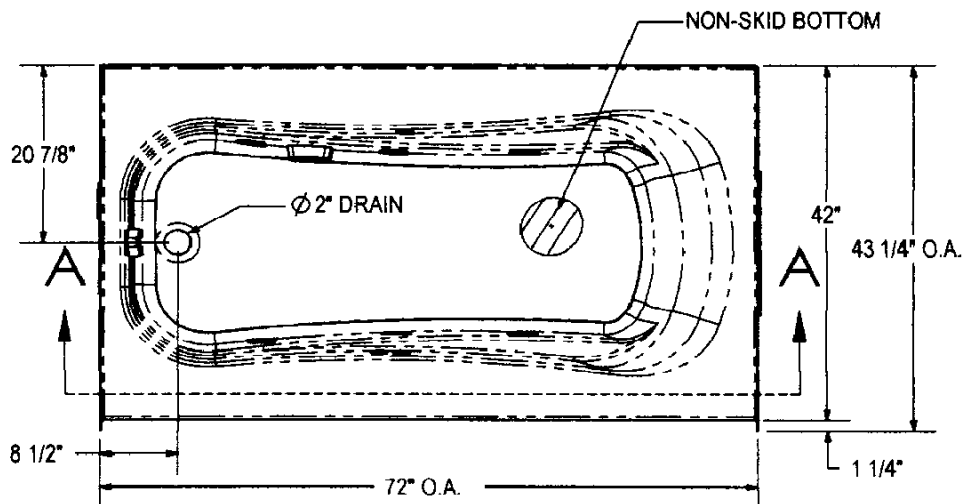

MATERIAL	CUSTOMER	SIZE	DWG. NO.	REV.
FINISH	CONTRACTOR	A	A-10-CERANO-05-0001-S	7/99

DO NOT SCALE DRAWING

SCALE: 1" = 20" SHEET 1 OF 2

REVISIONS			
REV.	DESCRIPTION	DATE	APPROVED

BACK VIEW

ISOMETRIC VIEW
(DO NOT SCALE)

SECTION A-A
FRONT VIEW

UNLESS OTHERWISE SPECIFIED
DIMENSIONS ARE IN INCHES.
TOLERANCES ARE:

FRACTIONS	DECIMALS	ANGLES
± X/X	.XX ± .XX	± X°
	.XXX ± .XXX	

LASCO
Bathware

3255 East Miraloma Ave.
Anaheim, CA 92806

APPROVALS		DATE
DRAWN	: D. GUEREQUE	7/2/99
CHECKED	: V. CABRERA	7/2/99

TITLE *BUILDERS INTEGRALLY SKIRTED*
WHIRLPOOLS
CARIANI 72" x 42"
MODEL NO. 8072621

MATERIAL	CUSTOMER	
FINISH	CONTRACTOR	

SIZE	DWG. NO.	REV.
A	A-10-CARIANI-05-0001-WP	7/99

DO NOT SCALE DRAWING

SCALE: 1" = 20"

SHEET 1 OF 1