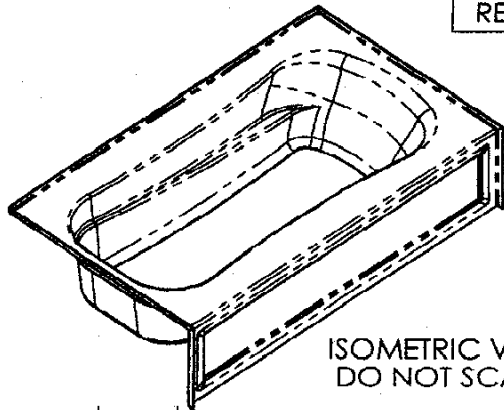

REVISIONS			
REV.	DESCRIPTION	DATE	APPROVED

ISOMETRIC VIEW
DO NOT SCALE

SECTION B-B

1 1/4" DRAIN CLEARANCE

SECTION A-A

UNLESS OTHERWISE SPECIFIED
DIMENSIONS ARE IN INCHES.
TOLERANCES ARE:

FRACTIONS	DECIMALS	ANGLES
± X/X	.XX ± .XX	± X°
	.XXX ± .XXX	

APPROVALS		DATE
DRAWN	: D.GUEREQUE	4/19/99
CHECKED	: V.CABRERA	4/19/99

LASCO Bathware
3255 East Miraloma Ave.
Anaheim, CA 92806

TITLE CERANO MODEL NO. 8172620LX
CARIANI MODEL NO. 8072620
72" X 42" X 19" SOAKING TUB

MATERIAL	CUSTOMER	SIZE	DWG. NO.	REV.
FINISH	CONTRACTOR	A	A-10-CERANO-05-0001-S	7/99

DO NOT SCALE DRAWING

SCALE: 1" = 20" SHEET 1 OF 2

REVISIONS			
REV.	DESCRIPTION	DATE	APPROVED

BACK VIEW

ISOMETRIC VIEW
(DO NOT SCALE)

SECTION A-A
FRONT VIEW

UNLESS OTHERWISE SPECIFIED
DIMENSIONS ARE IN INCHES.
TOLERANCES ARE:

FRACTIONS	DECIMALS	ANGLES
± X/X	.XX ± .XX	± X°
	.XXX ± .XXX	

LASCO
Bathware

3255 East Miraloma Ave.
Anaheim, CA 92806