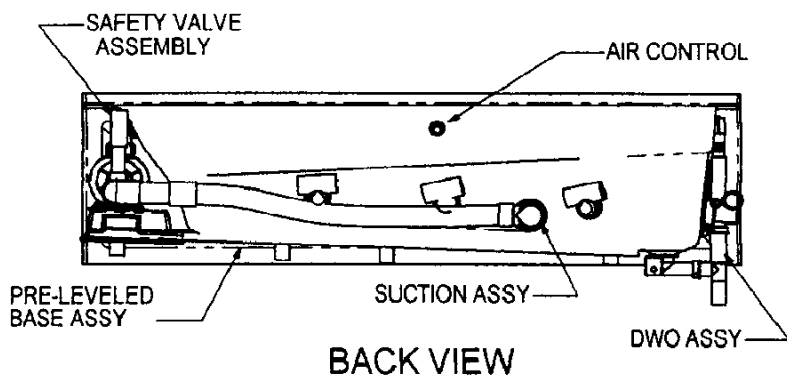

MATERIAL	CUSTOMER	SIZE	DWG. NO.	REV.
FINISH	CONTRACTOR	A	A-10-CERANO-05-0001-S	7/99

DO NOT SCALE DRAWING

SCALE: 1" = 20" SHEET 1 OF 2

REVISIONS			
REV.	DESCRIPTION	DATE	APPROVED

BACK VIEW

ISOMETRIC VIEW
(DO NOT SCALE)

SECTION A-A
FRONT VIEW

UNLESS OTHERWISE SPECIFIED
DIMENSIONS ARE IN INCHES.
TOLERANCES ARE:

FRACTIONS	DECIMALS	ANGLES
± X/X	.XX ± .XX	± X°
	.XXX ± .XXX	

LASCO
Bathware

3255 East Miraloma Ave.
Anaheim, CA 92806