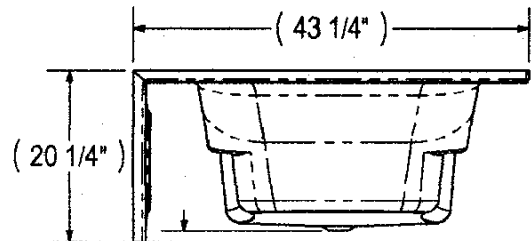

REVISIONS			
REV.	DESCRIPTION	DATE	APPROVED

ISOMETRIC VIEW
DO NOT SCALE

SECTION B-B

1 1/4" DRAIN CLEARANCE

SECTION A-A

UNLESS OTHERWISE SPECIFIED
DIMENSIONS ARE IN INCHES.
TOLERANCES ARE:

FRACTIONS	DECIMALS	ANGLES
± X/X	.XX ± .XX	± X°
	.XXX ± .XXX	

APPROVALS		DATE
DRAWN	: D.GUEREQUE	4/19/99
CHECKED	: V.CABRERA	4/19/99

LASCO Bathware
3255 East Miraloma Ave.
Anaheim, CA 92806

TITLE CERANO MODEL NO. 8172620LX
CARIANI MODEL NO. 8072620
72" X 42" X 19" SOAKING TUB

MATERIAL	CUSTOMER	SIZE	DWG. NO.	REV.
FINISH	CONTRACTOR	A	A-10-CERANO-05-0001-S	7/99

DO NOT SCALE DRAWING

SCALE: 1" = 20" SHEET 1 OF 2

REVISIONS			
REV.	DESCRIPTION	DATE	APPROVED

BACK VIEW

ISOMETRIC VIEW
(DO NOT SCALE)

SECTION A-A
FRONT VIEW

UNLESS OTHERWISE SPECIFIED
DIMENSIONS ARE IN INCHES.
TOLERANCES ARE:

FRACTIONS	DECIMALS	ANGLES
± X/X	.XX ± .XX	± X°
	.XXX ± .XXX	

LASCO
Bathware

3255 East Miraloma Ave.
Anaheim, CA 92806