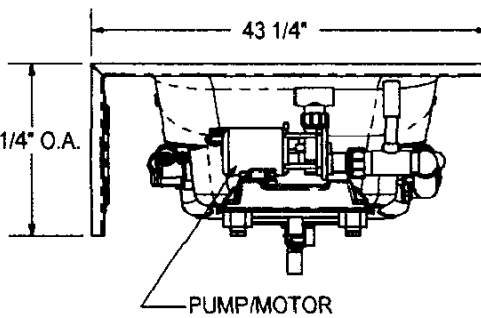

MATERIAL	CUSTOMER	SIZE	DWG. NO.	REV.
FINISH	CONTRACTOR	A	A-10-CERANO-05-0001-S	7/99

DO NOT SCALE DRAWING

SCALE: 1" = 20" SHEET 1 OF 2

REVISIONS			
REV.	DESCRIPTION	DATE	APPROVED

BACK VIEW

ISOMETRIC VIEW
(DO NOT SCALE)

SECTION A-A
FRONT VIEW

UNLESS OTHERWISE SPECIFIED
DIMENSIONS ARE IN INCHES.
TOLERANCES ARE:

FRACTIONS	DECIMALS	ANGLES
± X/X	.XX ± .XX	± X°
	.XXX ± .XXX	

LASCO
Bathware

3255 East Miraloma Ave.
Anaheim, CA 92806

APPROVALS		DATE
DRAWN	: D. GUEREQUE	7/2/99
CHECKED	: V. CABRERA	7/2/99

TITLE *BUILDERS INTEGRALLY SKIRTED*
WHIRLPOOLS
CARIANI 72" x 42"
MODEL NO. 8072621

MATERIAL	CUSTOMER	
FINISH	CONTRACTOR	

SIZE	DWG. NO.	REV.
A	A-10-CARIANI-05-0001-WP	7/99