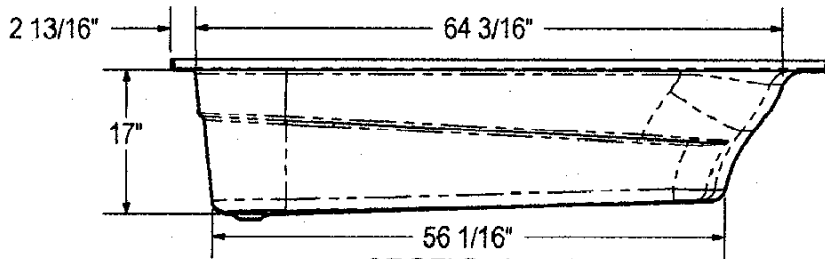

REVISIONS			
REV.	DESCRIPTION	DATE	APPROVED

ISOMETRIC VIEW
DO NOT SCALE

SECTION B-B

1 1/4" DRAIN CLEARANCE

SECTION A-A

UNLESS OTHERWISE SPECIFIED
DIMENSIONS ARE IN INCHES.
TOLERANCES ARE:

FRACTIONS	DECIMALS	ANGLES
± X/X	.XX ± .XX	± X°
	.XXX ± .XXX	

APPROVALS		DATE
DRAWN	: D.GUEREQUE	4/19/99
CHECKED	: V.CABRERA	4/19/99

LASCO Bathware
3255 East Miraloma Ave.
Anaheim, CA 92806

TITLE CERANO MODEL NO. 8172620LX
CARIANI MODEL NO. 8072620
72" X 42" X 19" SOAKING TUB

MATERIAL	CUSTOMER	SIZE	DWG. NO.	REV.
FINISH	CONTRACTOR	A	A-10-CERANO-05-0001-S	7/99

DO NOT SCALE DRAWING

SCALE: 1" = 20" SHEET 1 OF 2

REVISIONS			
REV.	DESCRIPTION	DATE	APPROVED

BACK VIEW

ISOMETRIC VIEW
(DO NOT SCALE)

SECTION A-A
FRONT VIEW

UNLESS OTHERWISE SPECIFIED
DIMENSIONS ARE IN INCHES.
TOLERANCES ARE:

FRACTIONS	DECIMALS	ANGLES
± X/X	.XX ± .XX	± X°
	.XXX ± .XXX	

LASCO
Bathware

3255 East Miraloma Ave.
Anaheim, CA 92806