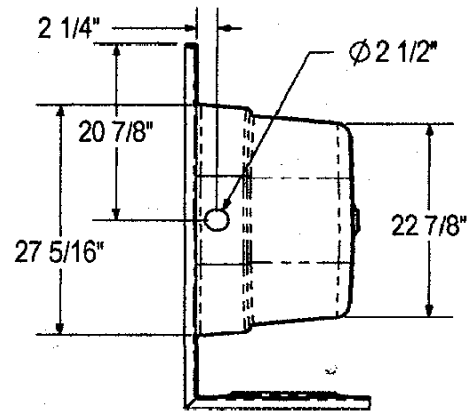

REVISIONS			
REV.	DESCRIPTION	DATE	APPROVED

ISOMETRIC VIEW
DO NOT SCALE

SECTION B-B

1 1/4" DRAIN CLEARANCE

SECTION A-A

UNLESS OTHERWISE SPECIFIED
DIMENSIONS ARE IN INCHES.
TOLERANCES ARE:

FRACTIONS	DECIMALS	ANGLES
± X/X	.XX ± .XX	± X°
	.XXX ± .XXX	

APPROVALS		DATE
DRAWN	: D.GUEREQUE	4/19/99
CHECKED	: V.CABRERA	4/19/99

LASCO Bathware
3255 East Miraloma Ave.
Anaheim, CA 92806

TITLE CERANO MODEL NO. 8172620LX
CARIANI MODEL NO. 8072620
72" X 42" X 19" SOAKING TUB

MATERIAL	CUSTOMER	SIZE	DWG. NO.	REV.
FINISH	CONTRACTOR	A	A-10-CERANO-05-0001-S	7/99

DO NOT SCALE DRAWING

SCALE: 1" = 20" SHEET 1 OF 2

REVISIONS			
REV.	DESCRIPTION	DATE	APPROVED

BACK VIEW

ISOMETRIC VIEW
(DO NOT SCALE)

SECTION A-A
FRONT VIEW

UNLESS OTHERWISE SPECIFIED
DIMENSIONS ARE IN INCHES.
TOLERANCES ARE:

FRACTIONS	DECIMALS	ANGLES
± X/X	.XX ± .XX	± X°
	.XXX ± .XXX	

LASCO
Bathware

3255 East Miraloma Ave.
Anaheim, CA 92806