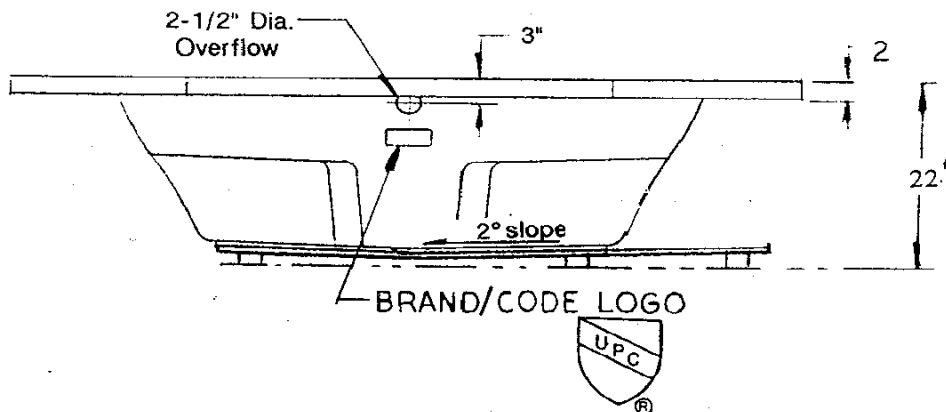

SCALE

1" = 20"

LASCO

LUXURY BATHWARE

3255 E. Miraloma Ave.
Anahiem, Ca. 92806

SOAKING TUBS

KAYLA Mdl No. 5160620

7/99

CAVALCADE Mdl. 3860620

SCALE
1" = 20"

LASCOTM
BUILDER'S CHOICE

3255 E. Miraloma Ave.
Anaheim, Ca. 92306

WHIRLPOOLS

CAVALCADE
Mdl No. 3860621

7/99