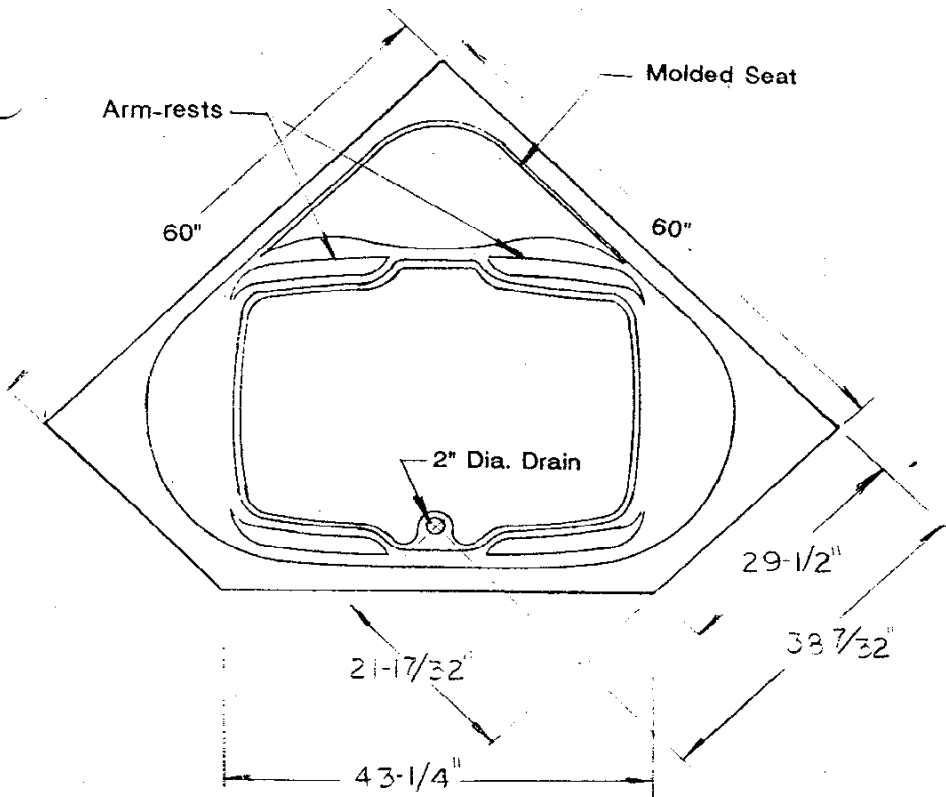

SCALE

1" = 20"

LASCO

LUXURY BATHWARE

3255 E. Miraloma Ave.
Anahiem, Ca. 92806

SOAKING TUBS

KAYLA Mdl No. 5160620

7/99

CAVALCADE Mdl. 3860620

SCALE
1" = 20"

LASCOTM
BUILDER'S CHOICE

3255 E. Miraloma Ave.
Anaheim, Ca. 92306

WHIRLPOOLS

CAVALCADE
Mdl No. 3860621

7/99