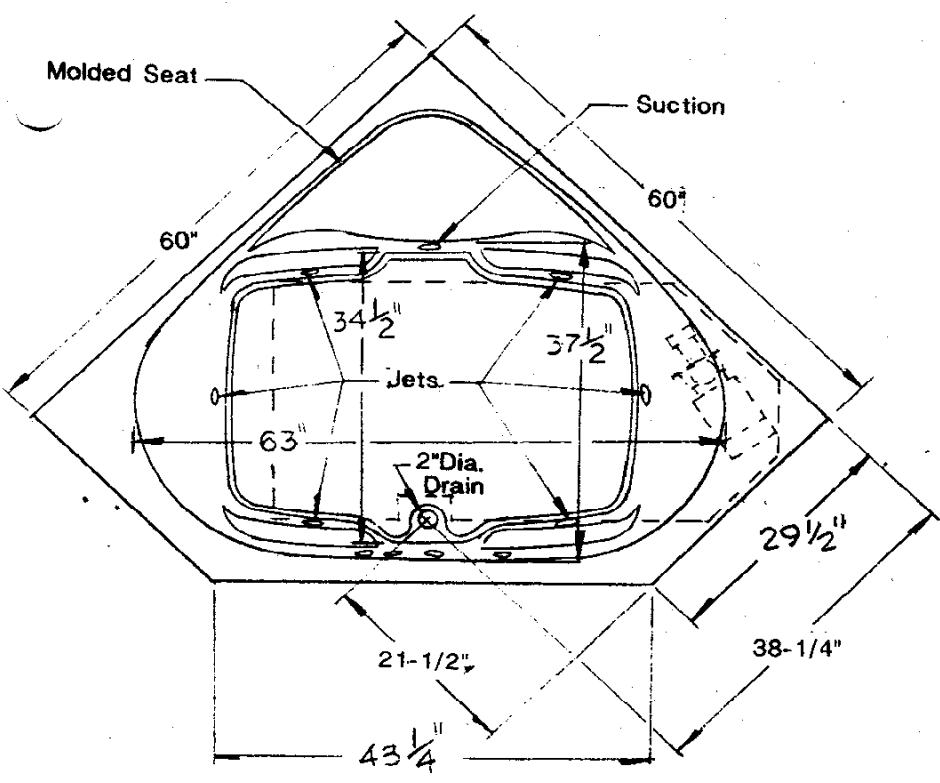

SCALE

1" = 20"

LASCO

LUXURY BATHWARE

3255 E. Miraloma Ave.
Anahiem, Ca. 92806

SOAKING TUBS

KAYLA Mdl No. 5160620

7/99

CAVALCADE Mdl. 3860620

SCALE
1" = 20"

LASCOTM
BUILDER'S CHOICE

3255 E. Miraloma Ave.
Anaheim, Ca. 92306

WHIRLPOOLS

CAVALCADE
Mdl No. 3860621

7/99