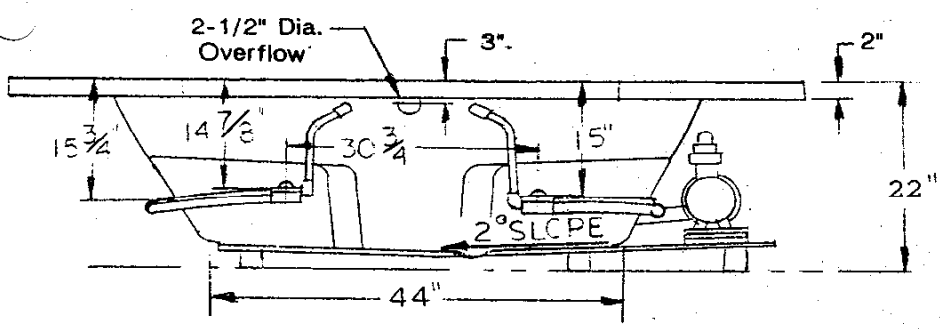

SCALE

1" = 20"

LASCO

LUXURY BATHWARE

3255 E. Miraloma Ave.
Anahiem, Ca. 92806

SOAKING TUBS

KAYLA Mdl No. 5160620

7/99

CAVALCADE Mdl. 3860620

SCALE
1" = 20"

LASCOTM
BUILDER'S CHOICE

3255 E. Miraloma Ave.
Anaheim, Ca. 92306

WHIRLPOOLS

CAVALCADE
Mdl No. 3860621

7/99