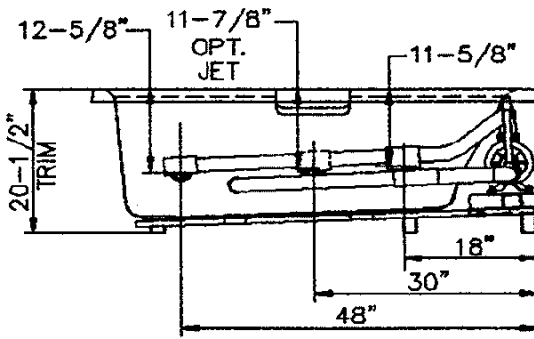

ELEVATION AND PART SECTION

PLAN VIEW

SECTION

**LASCO**  
*Luxury Bathware*  
*Soaking Tubs*

VASARI MODEL #676062OLX  
 BATAVIA  
 MODEL #6660620  
 DWG. #A-20-4295-1  
 SCALE: 1/2" = 1'-0"

REV.  
 7/99

PLAN VIEW

SECTION

ELEVATION AND PART SECTION

SECTION

**LASCO**  
*Builder's Choice*  
*Whirlpools*

VASARI MODEL #6760621LX  
 BATAVIA  
 MODEL #6660621  
 DWG. #A-20-4295-2  
 SCALE: 1/2" = 1'-0"

REV.  
 7/99