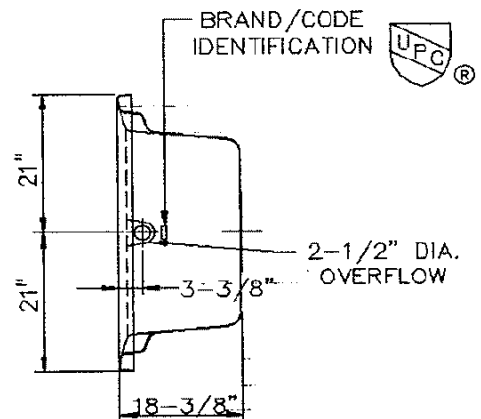

ELEVATION AND PART SECTION

PLAN VIEW

SECTION

**LASCO**  
*Luxury Bathware*  
*Soaking Tubs*

VASARI MODEL #676062OLX  
 BATAVIA  
 MODEL #6660620  
 DWG. #A-20-4295-1  
 SCALE: 1/2" = 1'-0"

REV.  
 7/99

PLAN VIEW

SECTION

ELEVATION AND PART SECTION

SECTION

**LASCO**  
*Builder's Choice*  
*Whirlpools*

VASARI MODEL #6760621LX  
 BATAVIA  
 MODEL #6660621  
 DWG. #A-20-4295-2  
 SCALE: 1/2" = 1'-0"

REV.  
 7/99