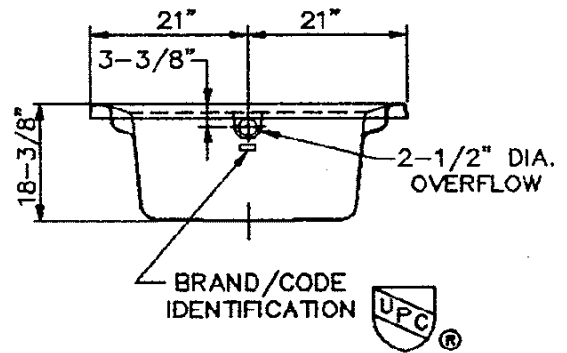

ELEVATION AND PART SECTION

PLAN VIEW

SECTION

**LASCO**  
*Luxury Bathware*  
*Soaking Tubs*

VASARI MODEL #676062OLX  
 BATAVIA  
 MODEL #6660620  
 DWG. #A-20-4295-1  
 SCALE: 1/2" = 1'-0"

REV.  
 7/99

PLAN VIEW

SECTION

ELEVATION AND PART SECTION

SECTION

**LASCO**  
*Builder's Choice*  
*Whirlpools*

VASARI MODEL #6760621LX  
 BATAVIA  
 MODEL #6660621  
 DWG. #A-20-4295-2  
 SCALE: 1/2" = 1'-0"

REV.  
 7/99