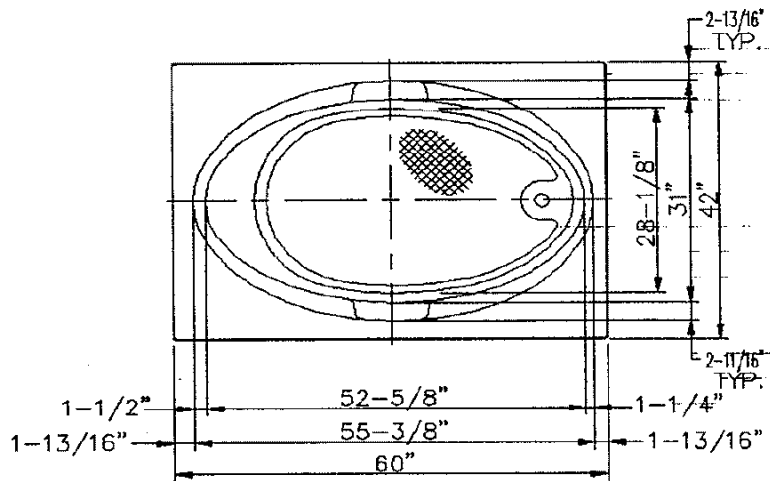

ELEVATION AND PART SECTION

PLAN VIEW

SECTION

**LASCO**  
*Luxury Bathware*  
*Soaking Tubs*

VASARI MODEL #676062OLX  
 BATAVIA  
 MODEL #6660620  
 DWG. #A-20-4295-1  
 SCALE: 1/2" = 1'-0"

REV.  
 7/99

PLAN VIEW

SECTION

ELEVATION AND PART SECTION

SECTION

**LASCO**  
*Builder's Choice*  
*Whirlpools*

VASARI MODEL #6760621LX  
 BATAVIA  
 MODEL #6660621  
 DWG. #A-20-4295-2  
 SCALE: 1/2" = 1'-0"

REV.  
 7/99