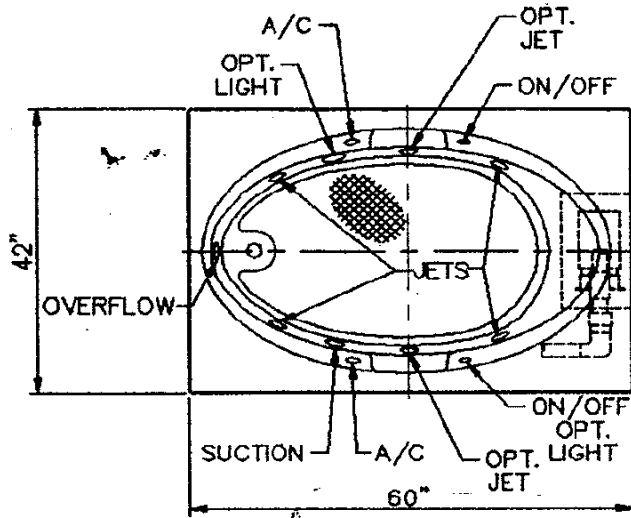

ELEVATION AND PART SECTION

PLAN VIEW

SECTION

**LASCO**  
*Luxury Bathware*  
*Soaking Tubs*

VASARI MODEL #676062OLX  
 BATAVIA  
 MODEL #6660620  
 DWG. #A-20-4295-1  
 SCALE: 1/2" = 1'-0"

REV.  
 7/99

PLAN VIEW

SECTION

ELEVATION AND PART SECTION

SECTION

**LASCO**  
*Builder's Choice*  
*Whirlpools*

VASARI MODEL #6760621LX  
 BATAVIA  
 MODEL #6660621  
 DWG. #A-20-4295-2  
 SCALE: 1/2" = 1'-0"

REV.  
 7/99