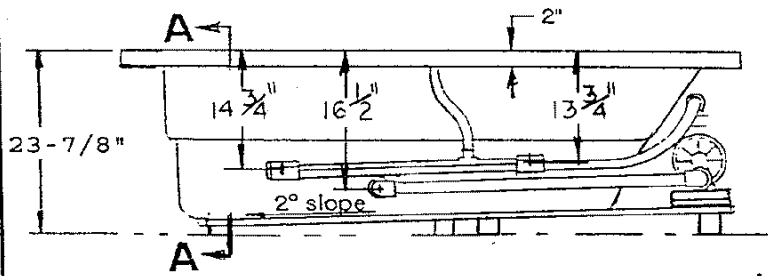

SCALE
1" = 20"

SECT. A - A

LASCO

LUXURY BATHWARE

3255 E. Miraloma Ave.
Anaheim, Ca. 92806

SOAKING TUBS

MARA II Mdl. 5072620

BELMONT II Mdl. 4072620

7/99

SCALE
1" = 20"

Sect. A - A

LASCO

LUXURY BATHWARE

3255 E. Miraloma Ave.
Anaheim, Ca. 92806

Whirlpools

MAR II
Mdl No. 5072621