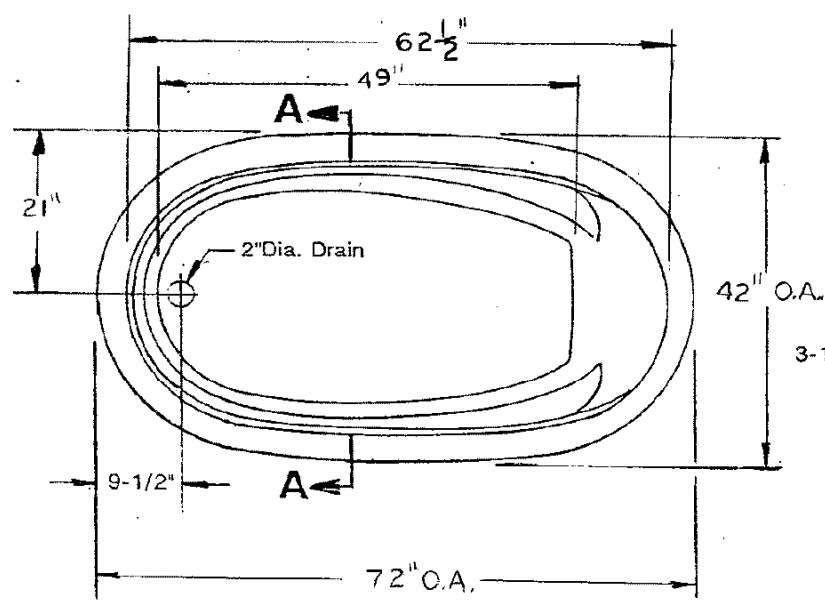

SCALE
1" = 20"

SECT. A - A

LASCO

LUXURY BATHWARE

3255 E. Miraloma Ave.
Anaheim, Ca. 92806

SOAKING TUBS

MARA II Mdl. 5072620

BELMONT II Mdl. 4072620

7/99

SCALE
1" = 20"

Sect. A - A

LASCO

LUXURY BATHWARE

3255 E. Miraloma Ave.
Anaheim, Ca. 92806

Whirlpools

MAR II
Mdl No. 5072621