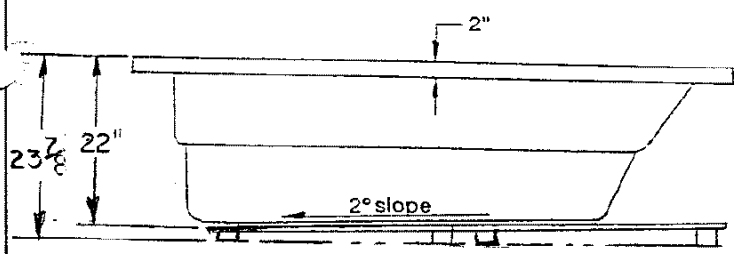

SCALE
1" = 20"

SECT. A - A

LASCO

LUXURY BATHWARE

3255 E. Miraloma Ave.
Anaheim, Ca. 92806

SOAKING TUBS

MARA II Mdl. 5072620

BELMONT II Mdl. 4072620

7/99

SCALE
1" = 20"

Sect. A - A

LASCO

LUXURY BATHWARE

3255 E. Miraloma Ave.
Anaheim, Ca. 92806

Whirlpools

MAR II
Mdl No. 5072621