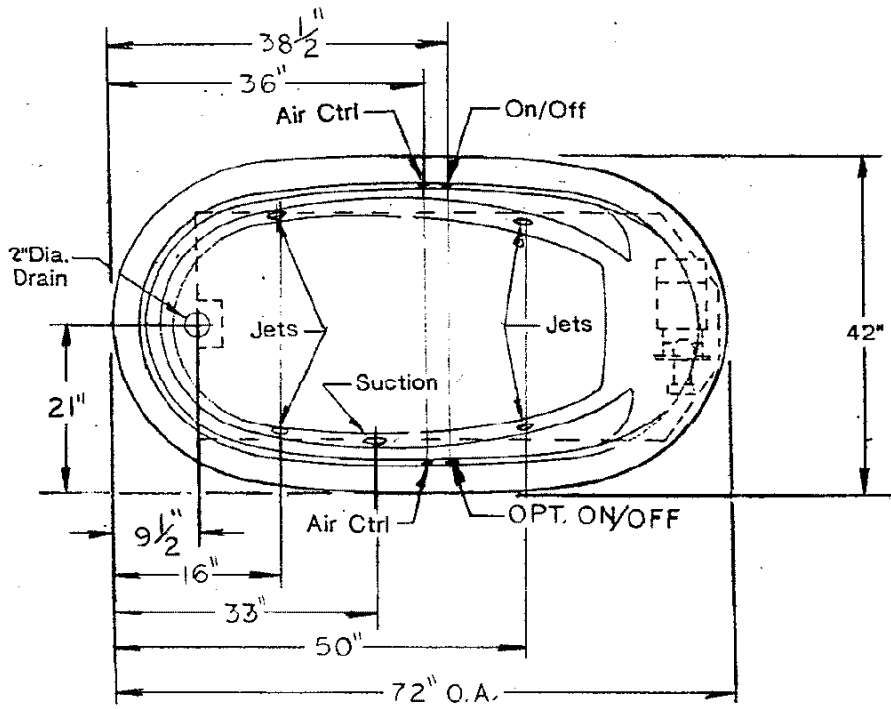

SCALE
1" = 20"

SECT. A - A

LASCO

LUXURY BATHWARE

3255 E. Miraloma Ave.
Anaheim, Ca. 92806

SOAKING TUBS

MARA II Mdl. 5072620

BELMONT II Mdl. 4072620

7/99

SCALE
1" = 20"

Sect. A - A

LASCO

LUXURY BATHWARE

3255 E. Miraloma Ave.
Anaheim, Ca. 92806

Whirlpools

MAR II
Mdl No. 5072621