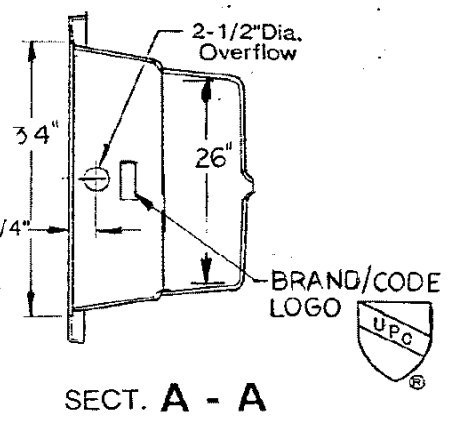

SCALE
1" = 20"

SECT. A - A

LASCO

LUXURY BATHWARE

3255 E. Miraloma Ave.
Anaheim, Ca. 92806

SOAKING TUBS

MARA II Mdl. 5072620

BELMONT II Mdl. 4072620

7/99

SCALE
1" = 20"

Sect. A - A

LASCO

LUXURY BATHWARE

3255 E. Miraloma Ave.
Anaheim, Ca. 92806

Whirlpools

MAR II
Mdl No. 5072621