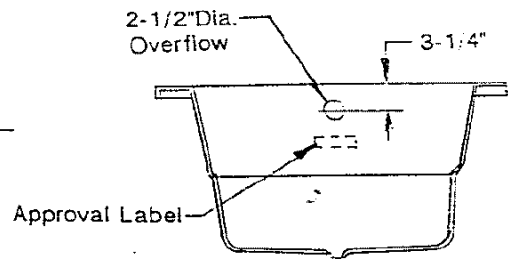

SCALE
1" = 20"

SECT. A - A

LASCO

LUXURY BATHWARE

3255 E. Miraloma Ave.
Anaheim, Ca. 92806

SOAKING TUBS

MARA I Mdl. 4960620

BELMONT I Mdl. 3960620

7/99

SCALE
1" = 20"

SECT. A - A

LASCO

LUXURY BATHWARE

3255 E. Miraloma Ave.
Anaheim, Ca. 92806

WHIRLPOOLS

MARA I
Mdl No. 4960621