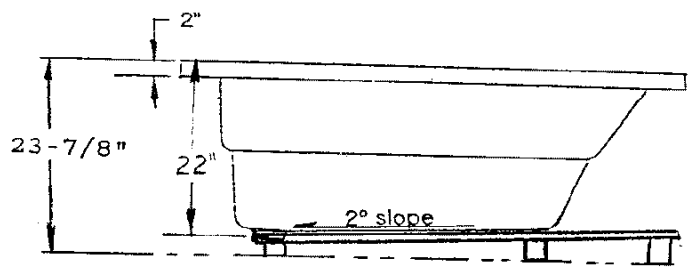

SCALE
1" = 20"

SECT. A - A

LASCO

LUXURY BATHWARE

3255 E. Miraloma Ave.
Anaheim, Ca. 92806

SOAKING TUBS

MARA I Mdl. 4960620

BELMONT I Mdl. 3960620

7/99

SCALE
1" = 20"

SECT. A - A

LASCO

LUXURY BATHWARE

3255 E. Miraloma Ave.
Anaheim, Ca. 92806

WHIRLPOOLS

MARA I
Mdl No. 4960621