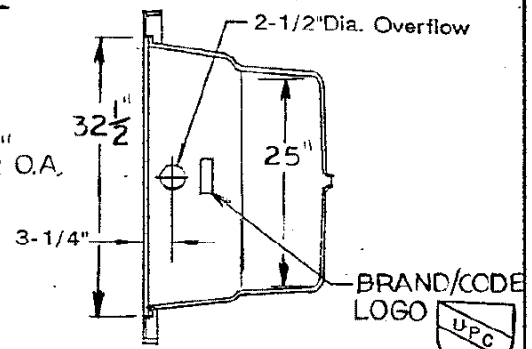

SCALE
1" = 20"

SECT. A - A

LASCO

LUXURY BATHWARE

3255 E. Miraloma Ave.
Anaheim, Ca. 92806

SOAKING TUBS

MARA I Mdl. 4960620

BELMONT I Mdl. 3960620

7/99

SCALE
1" = 20"

SECT. A - A

LASCO

LUXURY BATHWARE

3255 E. Miraloma Ave.
Anaheim, Ca. 92806

WHIRLPOOLS

MARA I
Mdl No. 4960621