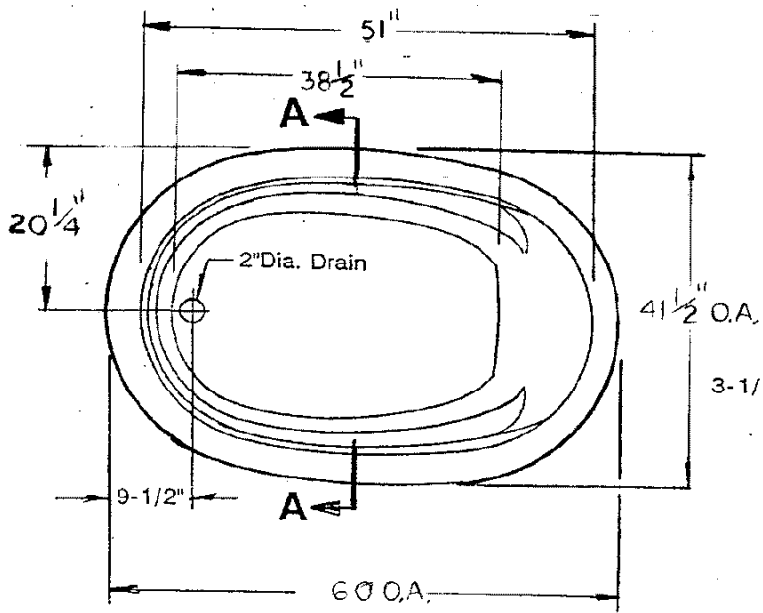

SCALE
1" = 20"

SECT. A - A

LASCO

LUXURY BATHWARE

3255 E. Miraloma Ave.
Anaheim, Ca. 92806

SOAKING TUBS

MARA I Mdl. 4960620

BELMONT I Mdl. 3960620

7/99

SCALE
1" = 20"

SECT. A - A

LASCO

LUXURY BATHWARE

3255 E. Miraloma Ave.
Anaheim, Ca. 92806

WHIRLPOOLS

MARA I
Mdl No. 4960621