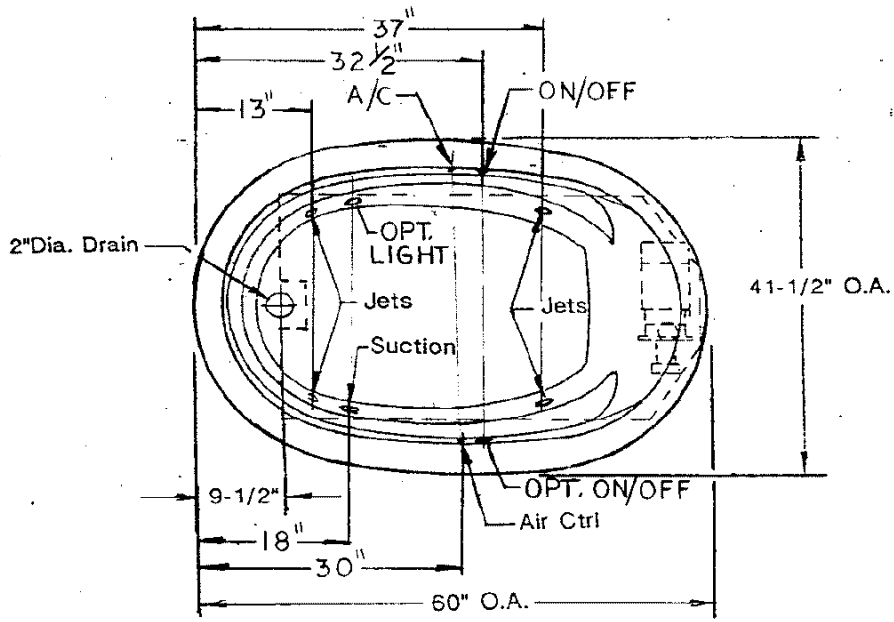

SCALE
1" = 20"

SECT. A - A

LASCO

LUXURY BATHWARE

3255 E. Miraloma Ave.
Anaheim, Ca. 92806

SOAKING TUBS

MARA I Mdl. 4960620

BELMONT I Mdl. 3960620

7/99

SCALE
1" = 20"

SECT. A - A

LASCO

LUXURY BATHWARE

3255 E. Miraloma Ave.
Anaheim, Ca. 92806

WHIRLPOOLS

MARA I
Mdl No. 4960621