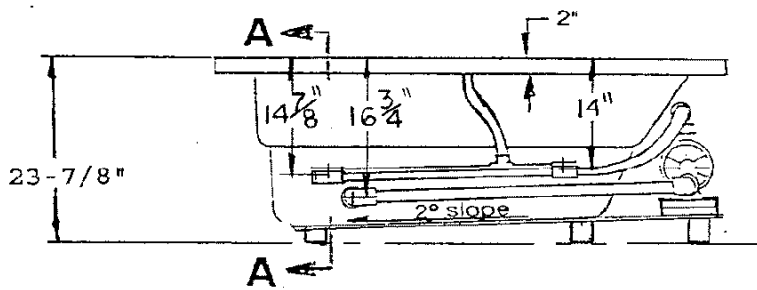

SCALE
1" = 20"

SECT. A - A

LASCO

LUXURY BATHWARE

3255 E. Miraloma Ave.
Anaheim, Ca. 92806

SOAKING TUBS

MARA I Mdl. 4960620

BELMONT I Mdl. 3960620

7/99

SCALE
1" = 20"

SECT. A - A

LASCO

LUXURY BATHWARE

3255 E. Miraloma Ave.
Anaheim, Ca. 92806

WHIRLPOOLS

MARA I
Mdl No. 4960621